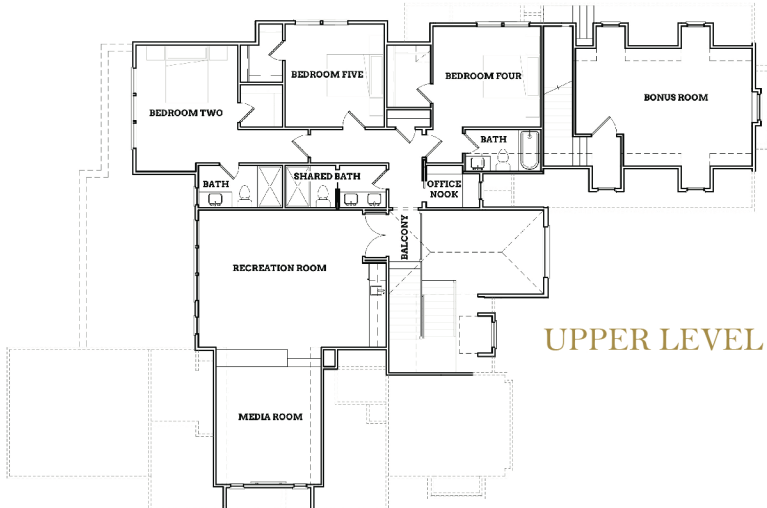

# ADEN

**COPPER BUILDERS**  
 BUILT ON TRUST

- PLAN FEATURES**
- 4,582 sq. ft.
  - 4 Bedrooms
  - 4.5 Baths
  - Width 61' / Length 91'
  - Connected Outdoor Living
  - Private Office
  - Spacious Owners Suite
  - Large Media and Bonus Room
  - Second Pocket Office