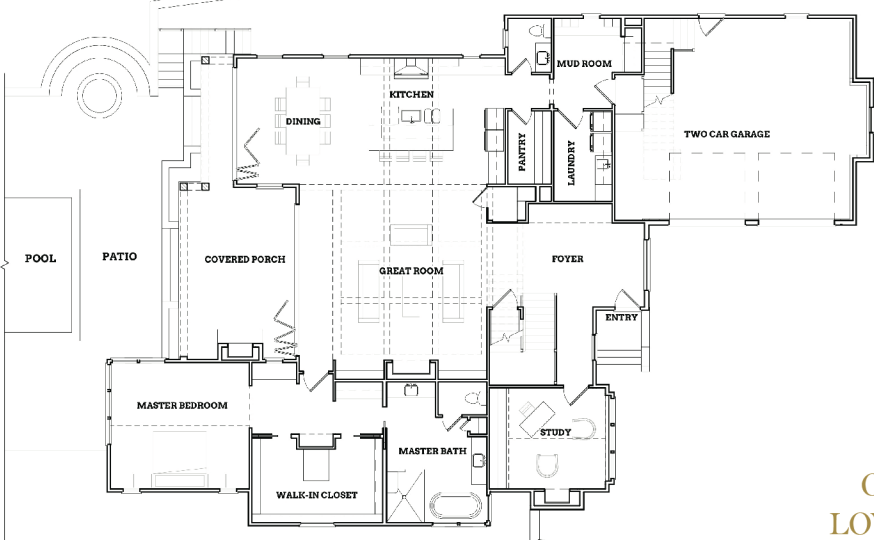

# ADEN

**COPPER BUILDERS**  
 BUILT ON TRUST

- PLAN FEATURES**
- 4,582 sq. ft.
  - 4 Bedrooms
  - 4.5 Baths
  - Width 61' / Length 91'
  - Connected Outdoor Living
  - Private Office
  - Spacious Owners Suite
  - Large Media and Bonus Room
  - Second Pocket Office