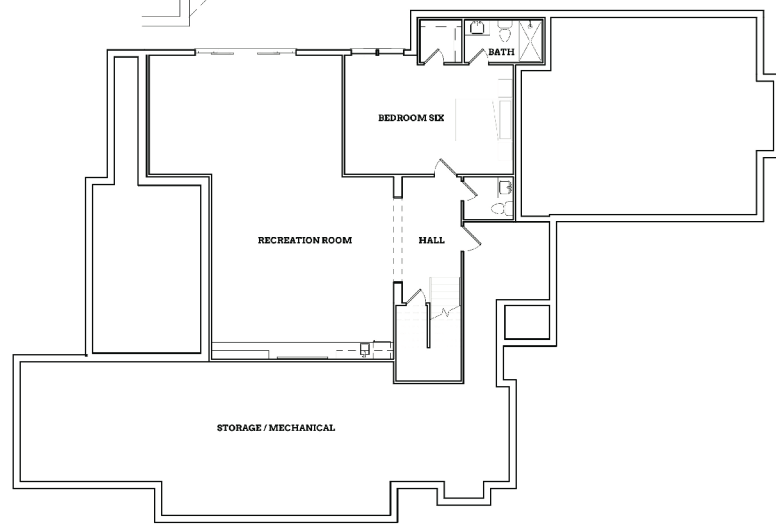

CUSTOMIZE IT AND MAKE IT YOUR OWN

CopperBuilders.com
704.397.3532
Info@CopperBuilders.com

© 2021 All rights reserved. Changes and modifications to floor plans, materials and specifications may be made without notice. Square Footages will vary between elevations specific to plan and exterior material differences. Some items pictured or illustrated are optional and are an additional cost. Dimensions are approximate. Illustrations are artist renderings only. Home and customer-specific detailed drawings and specifications will be furnished to each customer as part of their Building Agreement. All Copper Builders® floor plans and designs are copyrighted. All rights reserved and strictly enforced.