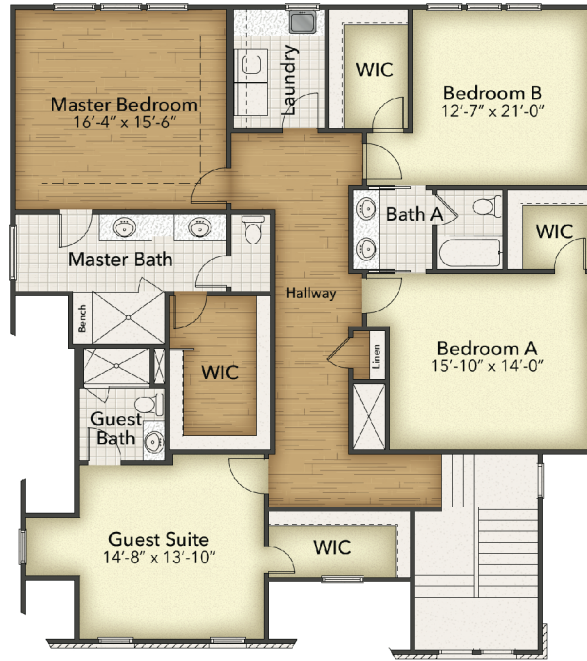

## PLAN FEATURES

- 3,283 sq. ft.
- 4 Bedrooms
- 3.5 Baths
- Width 44' / Length 54'
- Mudroom Drop Zone
- Private Office
- Large Pantry
- Spacious Owner's Suite
- Optional 3<sup>rd</sup> Car Garage

Scan to Customize