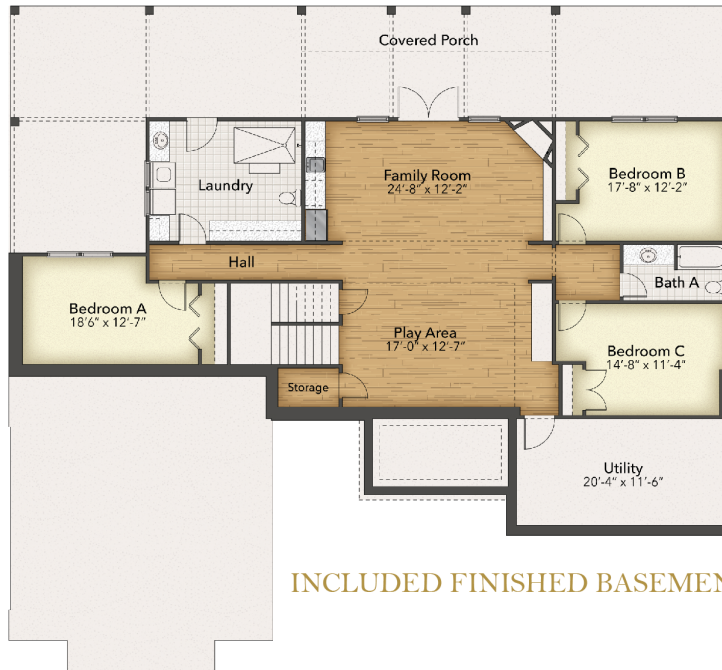

GLENDALE

COPPER BUILDERS
BUILT ON TRUST

INCLUDED FINISHED BASEMENT

PLAN FEATURES

- 3,913 sq. ft.
- 4 Bedrooms
- 3.5 Baths
- Width 71' / Length 61'
- Master Down
- Screened Porch
- Flex/Play Area
- Private Office
- Included Finished Basement
- Optional 3rd Car Garage

Scan to Customize