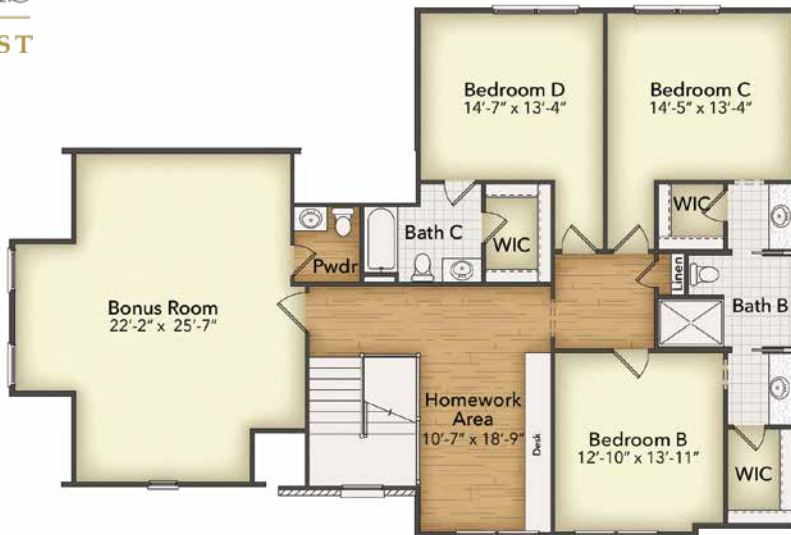

ADDISON

COPPER BUILDERS
BUILT ON TRUST

UPPER LEVEL